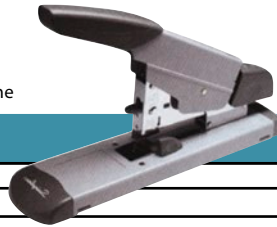

## Heavy-Duty 390 Staplers

- Ideal for large stapling jobs
- Features a front-end jam clearing mechanism and a precision staple alignment
- Adjustable 2-5/8" throat depth
- Uses Swingline® S.F.® 13° heavy-duty 1/4", 1/2", 3/8" and 3/4" staples
- Sheet Capacity: 0 - 160
- Staple Capacity: 210
- Dimensions: 13.75" D x 6.75" W x 3.188" H
- Material: Metal
- Manufacturer's Warranty: Limited Lifetime

## E-Z Grip™ Staplers, 1/2 Strip

- Offers comfortable stapling with a soft-feel, non-slip grip and ergonomic design
- Versatile design stands up for handheld stapling or lies flat for desktop use
- Rotating anvil – Staples or tacks
- 15-sheet capacity
- Colour: Black
- Limited 1-year warranty
- Holds a half strip of staples

## Optima® Grip Electric Staplers

- A compact automatic stapler that you control
- Jam free stapling of up to 20 sheets with Swingline® Optima® premium staples
- Built-in stack height gauge and staple placement guides
- Convenient plug-in or battery operation
- Limited 2-year warranty