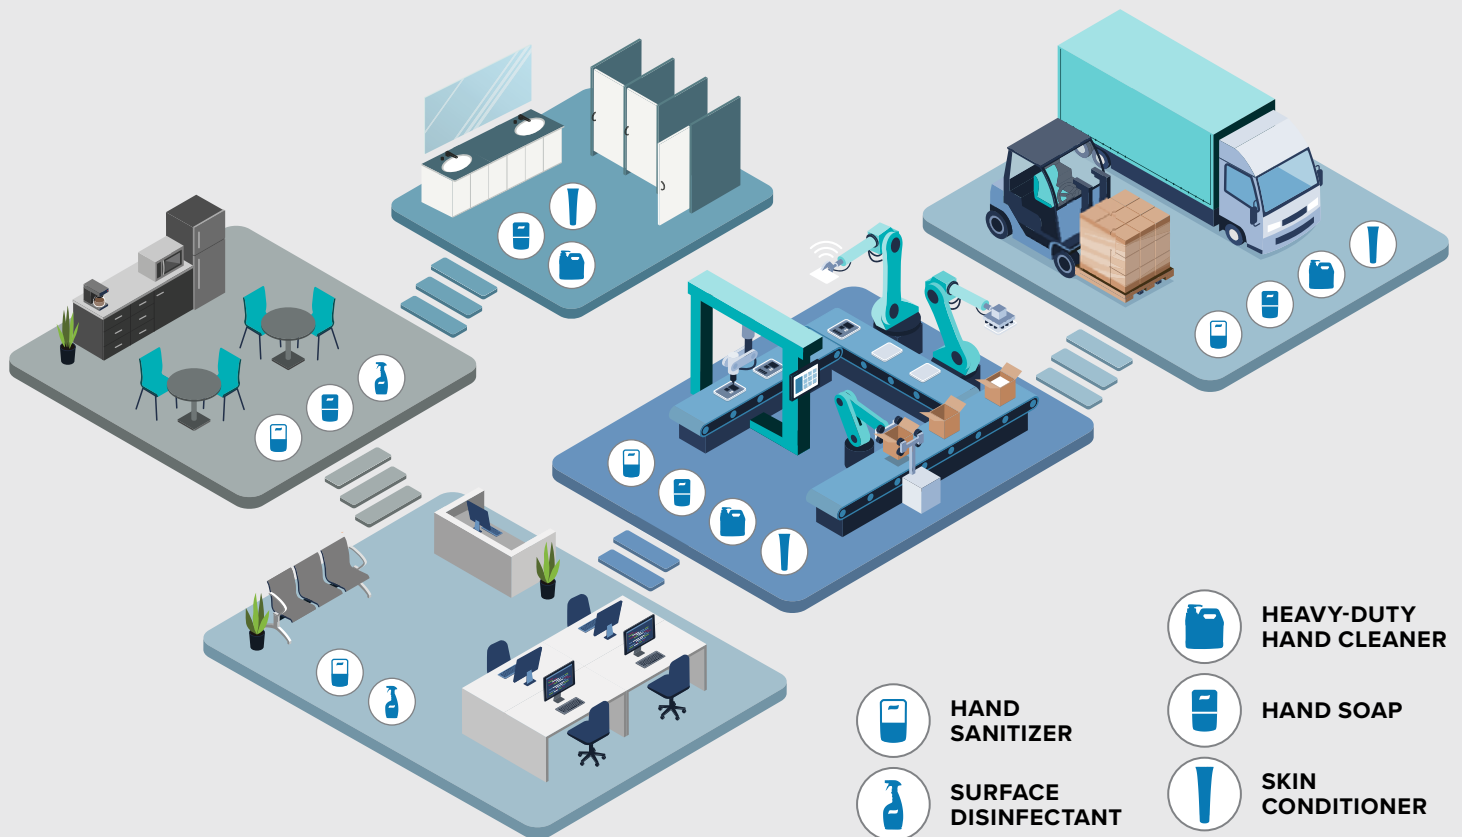

Product Placement Guide for Manufacturing Facilities

-  HEAVY-DUTY HAND CLEANER
-  HAND SOAP
-  HAND SANITIZER
-  SURFACE DISINFECTANT
-  SKIN CONDITIONER

A Total Solution For Your Entire Facility

- ✓ Employee/guest hands
- ✓ Workstation surfaces
- ✓ Breakroom tables
- ✓ Upholstered furniture
- ✓ Heavily soiled hands/body
- ✓ Tools
- ✓ Machinery